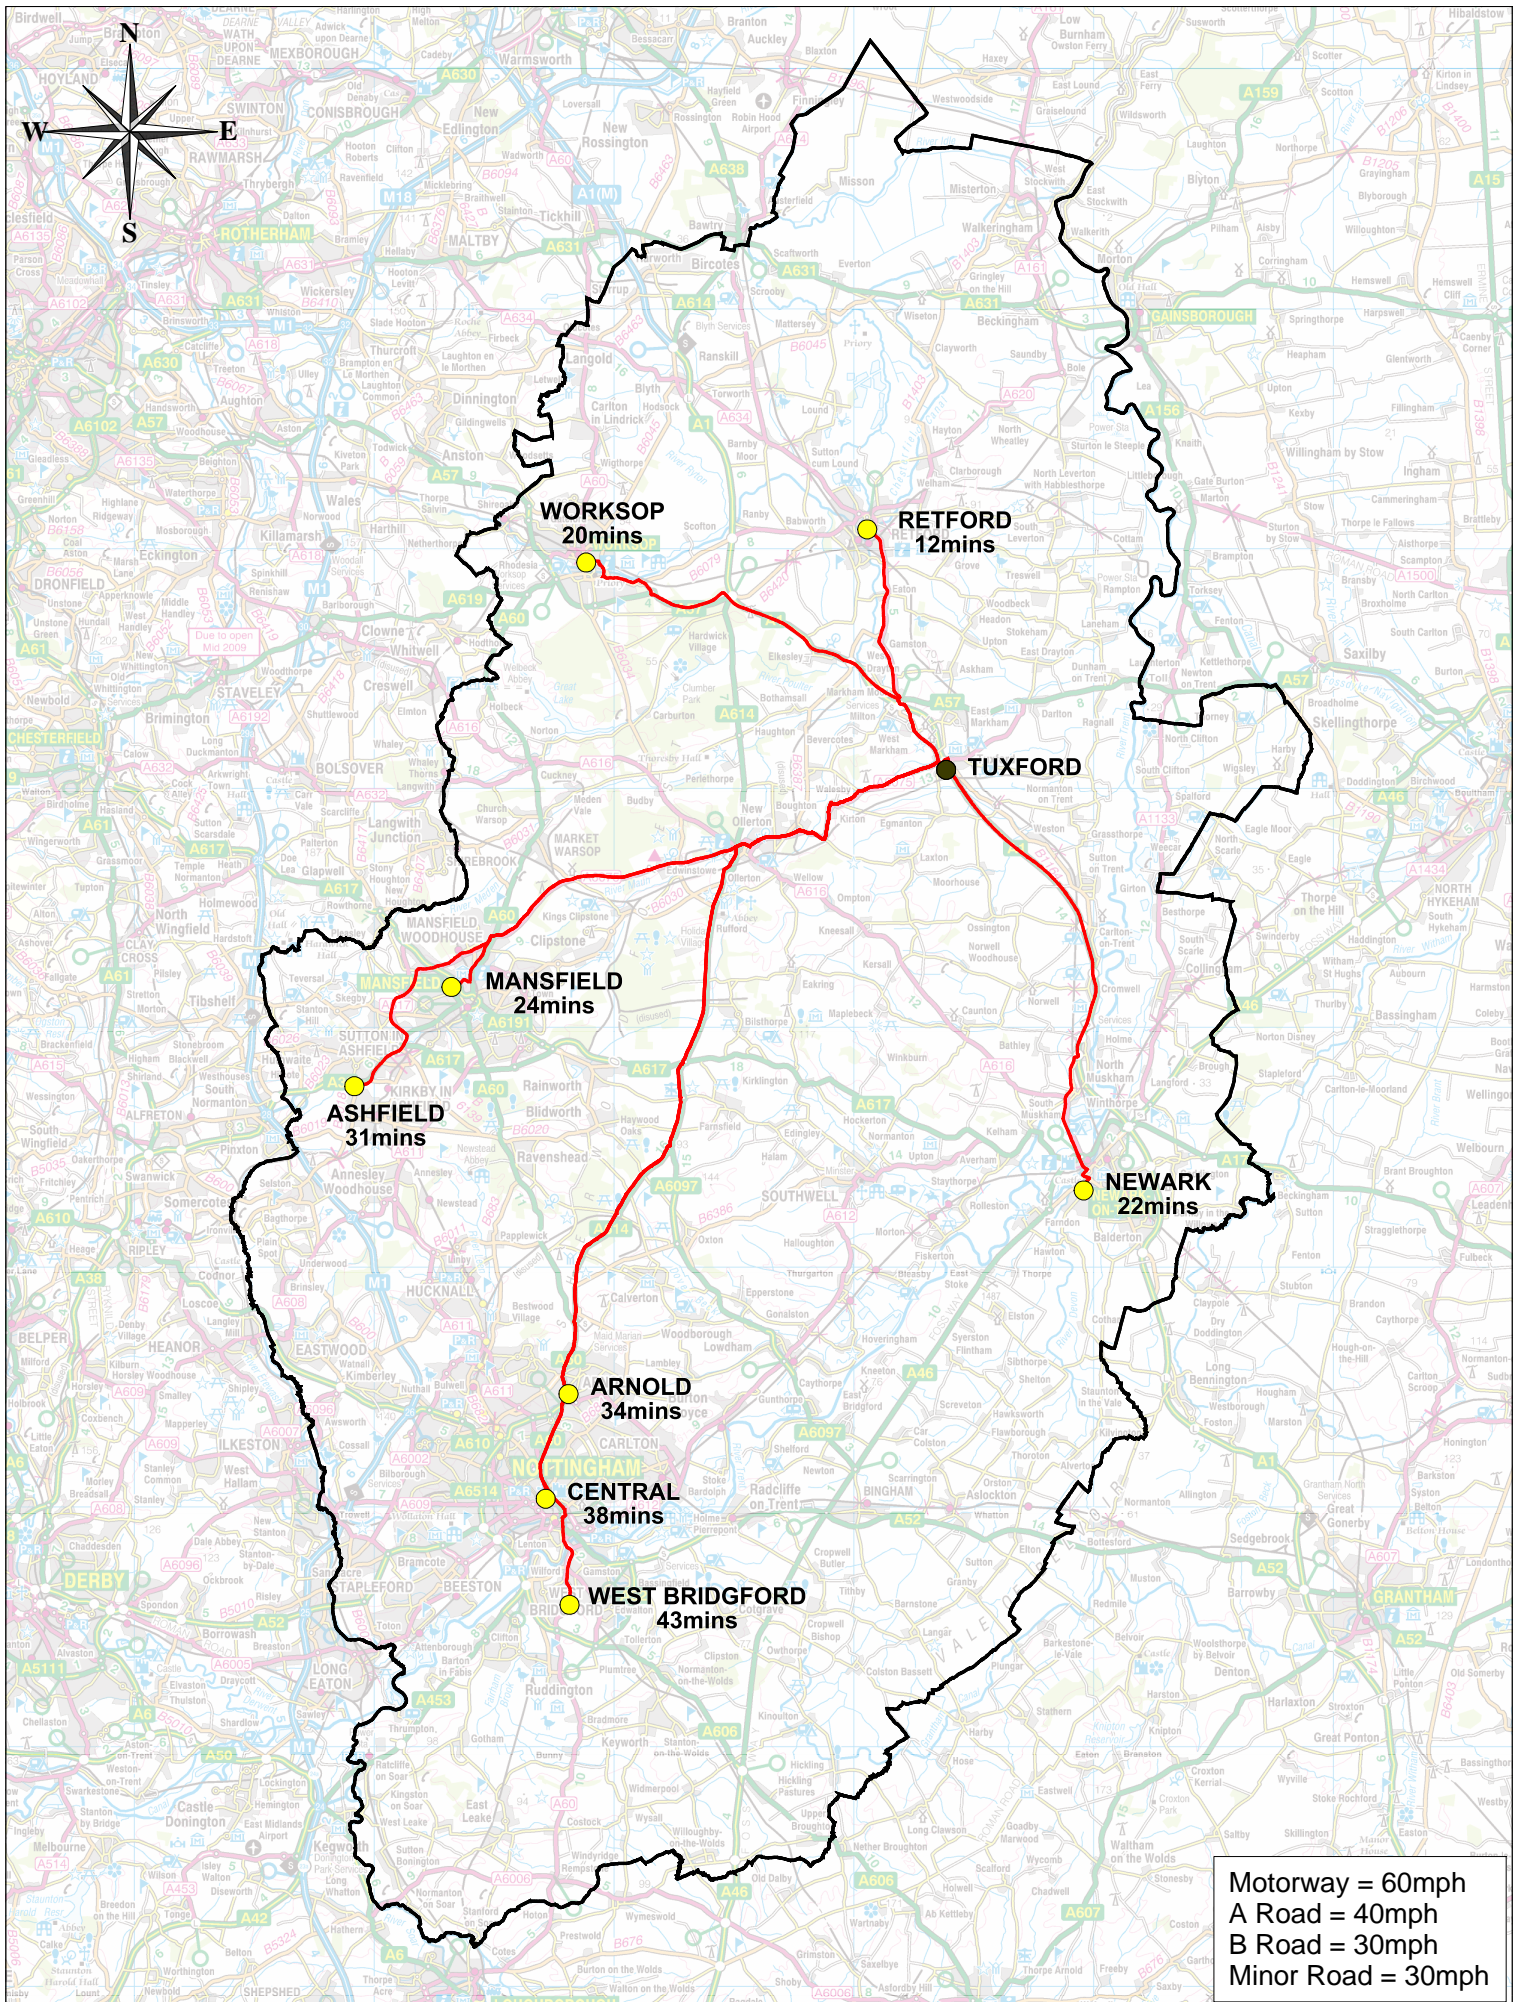

Map 6: Travel Times From Tuxford Fire Station

NOTTINGHAMSHIRE
Fire & Rescue Service
Creating Safer Communities